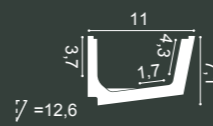

C357 STRAIGHT
200 x 7,1 x 11 cm
Purotouch®
Designed by
Jacques Vergracht

C358 RAIL
200 x 7,3 x 14 cm
Purotouch®
Designed by
Jacques Vergracht

C351 BOAT
200 x 7,4 x 17,3 cm
Purotouch®
Designed by
Jacques Vergracht