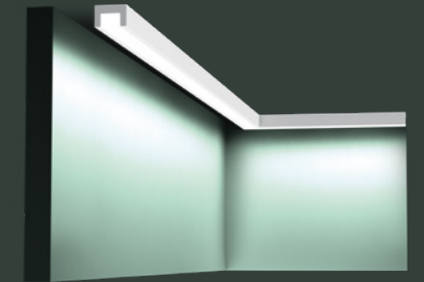

2 CX190 | CX190F U-PROFILE
200 x 2 x 3 cm
Duropolymer®
Designed by
Orio Tonini