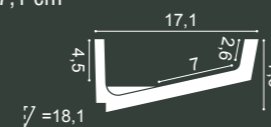

C357 STRAIGHT
200 x 7,1 x 11 cm
Purotouch®
Designed by
Jacques Vergracht

C358 RAIL
200 x 7,3 x 14 cm
Purotouch®
Designed by
Jacques Vergracht

C351 BOAT
200 x 7,4 x 17,3 cm
Purotouch®
Designed by
Jacques Vergracht

C352 FLAT
200 x 7,6 x 17,1 cm
Purotouch®
Designed by
Jacques Vergracht

C902 | C902F
200 x 10,3 x 10,3 cm
Purotouch®

C901 | C901F
200 x 14,8 x 12,4 cm
Purotouch®

C900
200 x 17,1 x 14,6 cm
Purotouch®

L3 Lighting Combinations