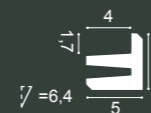

C382 + C383

C381 + C382

C382 + C382

4 C382 + C382 + C382

C380 L3 Linear Led Lighting

200 x 5 x 5 cm
Purotouch®

Designed by
Orio Tonini

C381 L3 Linear Led Lighting