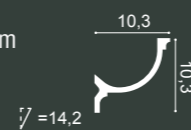

C357 STRAIGHT
200 x 7,1 x 11 cm
Purotouch®
Designed by
Jacques Vergracht

C358 RAIL
200 x 7,3 x 14 cm
Purotouch®
Designed by
Jacques Vergracht

C351 BOAT
200 x 7,4 x 17,3 cm
Purotouch®
Designed by
Jacques Vergracht

C352 FLAT
200 x 7,6 x 17,1 cm
Purotouch®
Designed by
Jacques Vergracht

C902 | C902F
200 x 10,3 x 10,3 cm
Purotouch®

C901 | C901F
200 x 14,8 x 12,4 cm
Purotouch®

C900
200 x 17,1 x 14,6 cm
Purotouch®

L3 Lighting Combinations