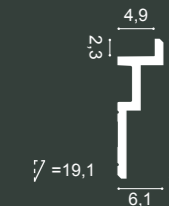

Steps

1 C390 STEPS

200 x 6 x 10 cm
Purotouch®

Designed by
Orio Tonini

C391 STEPS

200 x 6 x 16 cm
Purotouch®

Designed by
Orio Tonini

C394 STEPS

200 x 9,5 x 3,1 cm
Purotouch®

Designed by
Orio Tonini

C395 STEPS

200 x 15,5 x 3,1 cm
Purotouch®

Designed by
Orio Tonini

C396 STEPS

200 x 18,5 x 6,1 cm
Purotouch®

Designed by
Orio Tonini

C390

C391

C394

C395

C394

C395

C396

DOWNLIGHTER

UPLIGHTER