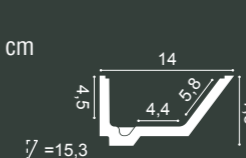

C357 STRAIGHT
200 x 7,1 x 11 cm
Purotouch®
Designed by
Jacques Vergracht

C358 RAIL
200 x 7,3 x 14 cm
Purotouch®
Designed by
Jacques Vergracht

C351 BOAT
200 x 7,4 x 17,3 cm
Purotouch®
Designed by
Jacques Vergracht