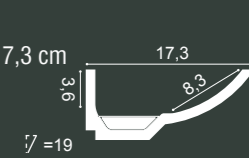

C357 STRAIGHT
200 x 7,1 x 11 cm
Purotouch®
Designed by
Jacques Vergracht

C358 RAIL
200 x 7,3 x 14 cm
Purotouch®
Designed by
Jacques Vergracht

C351 BOAT
200 x 7,4 x 17,3 cm
Purotouch®
Designed by
Jacques Vergracht