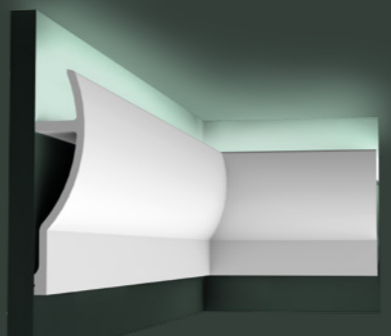

C991
200 x 11 x 14 cm
Purotouch®

C364 WAVE
200 x 14 x 8 cm
Purotouch®
Designed by
Pierre Daems

C371 SHADE
200 x 18,5 x 5,8 cm
Purotouch®
Designed by
Ulif Moritz

C372 FLUXUS
200 x 28 x 7 cm
Purotouch®
Designed by
Ulif Moritz