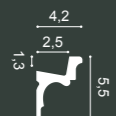

6 C324 AUTOIRE
200 x 8,3 x 3,4 cm
Purotouch®
Designed by
Orio Tonini