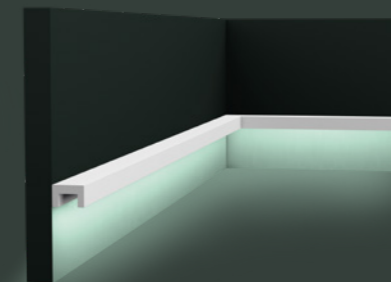

CX190 | CX190F U-PROFILE
200 x 2 x 3 cm
Duropolymer®
Designed by
Orio Tonini