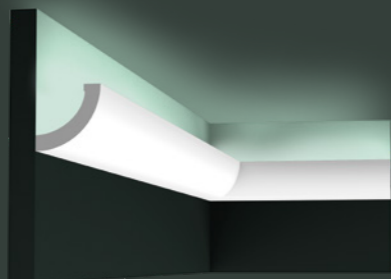

C374 + C374

C373 + C374

C373 + C373

C374 + C373

C373 + C374

C374 + C374

C361 STRIPE
200 x 5 x 5 cm
Purotouch®
Designed by
Pierre Daems

C362 CURVE
200 x 5 x 5 cm
Purotouch®
Designed by
Pierre Daems