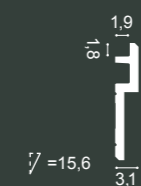

C394 STEPS

200 x 9,5 x 3,1 cm
Purotouch®

Designed by
Orio Tonini

C395 STEPS

200 x 15,5 x 3,1 cm
Purotouch®

Designed by
Orio Tonini

C396 STEPS

200 x 18,5 x 6,1 cm
Purotouch®