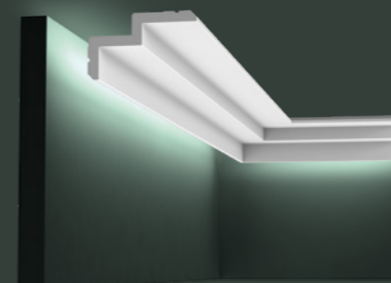

Steps

1 C390 STEPS

200 x 6 x 10 cm
Purotouch®

Designed by
Orio Tonini