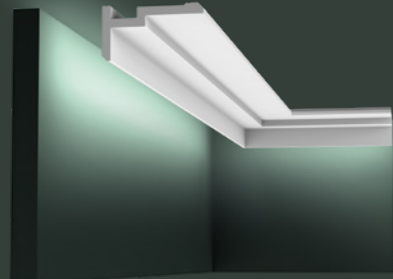

SX179 DIAGONAL
200 x 9,7 x 2,9 cm
Duropolymer®
Designed by
Orio Tonini

SX179 DIAGONAL
200 x 9,7 x 2,9 cm
Duropolymer®
Designed by
Orio Tonini

CX197 U-STEPS
200 x 5 x 9,3 cm
Duropolymer®
Designed by
Orio Tonini