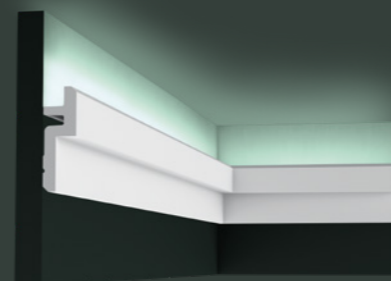

1. SX180 p.102 | 3. C383 p.135

Steps

1 C390 STEPS

200 x 6 x 10 cm
Purotouch®

Designed by
Orio Tonini

C391 STEPS

200 x 6 x 16 cm
Purotouch®

Designed by
Orio Tonini