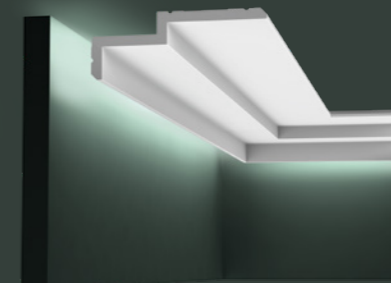

1. SX180 p.102 | 3. C383 p.135

Steps

1 C390 STEPS

200 x 6 x 10 cm
Purotouch®

Designed by
Orio Tonini

C391 STEPS

200 x 6 x 16 cm
Purotouch®

Designed by
Orio Tonini