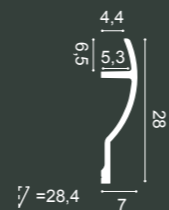

C991
200 x 11 x 14 cm
Purotouch®

C364 WAVE
200 x 14 x 8 cm
Purotouch®
Designed by
Pierre Daems

C371 SHADE
200 x 18,5 x 5,8 cm
Purotouch®
Designed by
Ulif Moritz

C372 FLUXUS
200 x 28 x 7 cm
Purotouch®
Designed by
Ulif Moritz