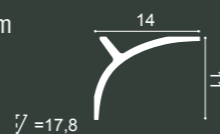

C364 WAVE
200 x 14 x 8 cm
Purotouch®
Designed by
Pierre Daems