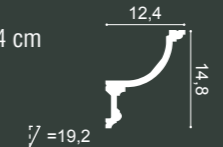

C357 STRAIGHT
200 x 7,1 x 11 cm
Purotouch®
Designed by
Jacques Vergracht

C358 RAIL
200 x 7,3 x 14 cm
Purotouch®
Designed by
Jacques Vergracht

C351 BOAT
200 x 7,4 x 17,3 cm
Purotouch®
Designed by
Jacques Vergracht

C352 FLAT
200 x 7,6 x 17,1 cm
Purotouch®
Designed by
Jacques Vergracht

C902 | C902F
200 x 10,3 x 10,3 cm
Purotouch®

C901 | C901F
200 x 14,8 x 12,4 cm
Purotouch®

C900
200 x 17,1 x 14,6 cm
Purotouch®

L3 Lighting Combinations