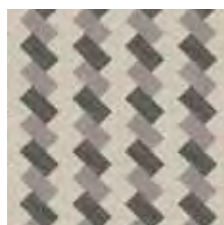

PM-23 (t2713 - t3246 - t3252 - t3254)

PLAY

WITH marmoleum® modular MARBLE

PM-31 (t3053 - t3139, 50 x 25 cm)

Vzor PM-30

PM-32 (t3048 - t3136 - t3146)

PM-33 (t3216 - t3232)

t3407 | donkey island LRV 36%